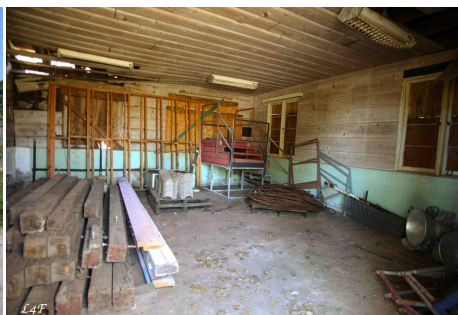

Price: Price details not available

Total Bathrooms

Annette Acosta

Locations for Filming

23638 Lyons Ave, STE 148 Newhall
California 91321

Phone: (661) 477-0889

CALL NOW **661-477-0889**

SERVING SANTA CLARITA • LOS ANGELES • VENTURA • SIMI VALLEY