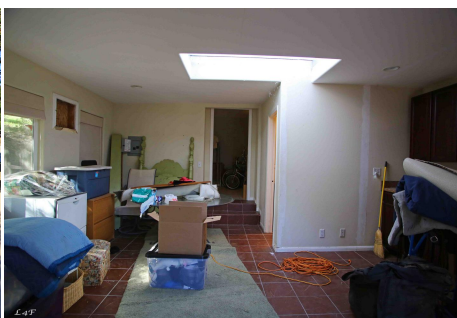

## SL - Barn

**Price: Price details not available**

Total Bathrooms

**Annette Acosta**

**Locations for Filming**  
23638 Lyons Ave, STE 148 Newhall  
California 91321  
Phone: (661) 477-0889

CALL NOW **661-477-0889**