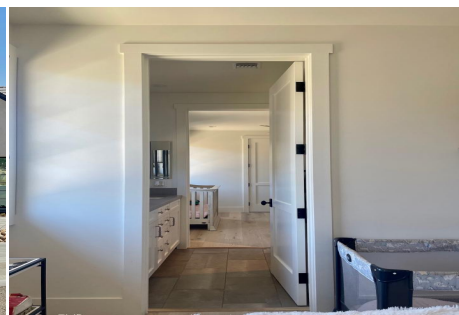

Price: Price details not available

Total Bathrooms

Annette Acosta

Locations for Filming

23638 Lyons Ave, STE 148 Newhall
California 91321
Phone: (661) 477-0889

CALL NOW **661-477-0889**

SERVING SANTA CLARITA • LOS ANGELES • VENTURA • SIMI VALLEY