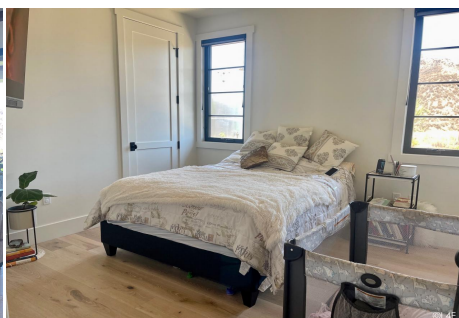

Price: Price details not available

Total Bathrooms

Annette Acosta

Locations for Filming

23638 Lyons Ave, STE 148 Newhall
California 91321
Phone: (661) 477-0889

CALL NOW **661-477-0889**

SERVING SANTA CLARITA • LOS ANGELES • VENTURA • SIMI VALLEY