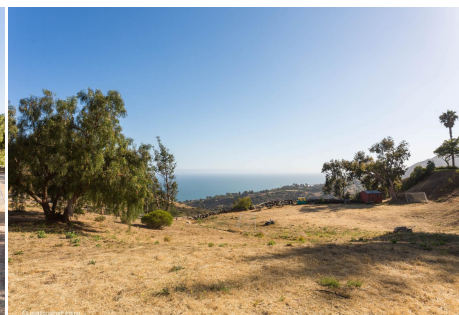

CALL NOW 661-477-0889

SERVING SANTA CLARITA • LOS ANGELES • VENTURA • SIMI VALLEY

BG - Land

Price: Price details not available

Total Bathrooms

Annette Acosta

Locations for Filming
23638 Lyons Ave, STE 148 Newhall
California 91321
Phone: (661) 477-0889