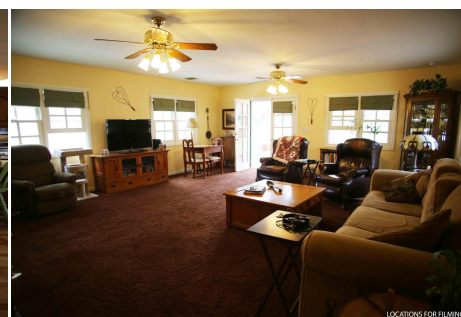

Price: Price details not available

Total Bathrooms

Annette Acosta

Locations for Filming
23638 Lyons Ave, STE 148 Newhall
California 91321
Phone: (661) 477-0889

CALL NOW 661-477-0889

SERVING SANTA CLARITA • LOS ANGELES • VENTURA • SIMI VALLEY