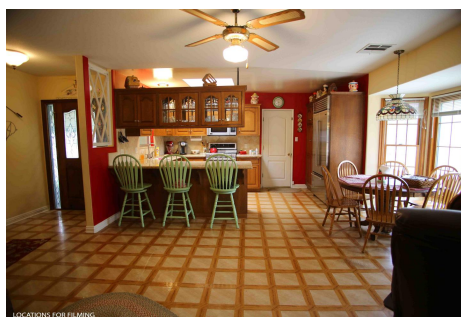

Price: Price details not available

Total Bathrooms

Annette Acosta

Locations for Filming
23638 Lyons Ave, STE 148 Newhall
California 91321
Phone: (661) 477-0889

CALL NOW 661-477-0889

SERVING SANTA CLARITA • LOS ANGELES • VENTURA • SIMI VALLEY