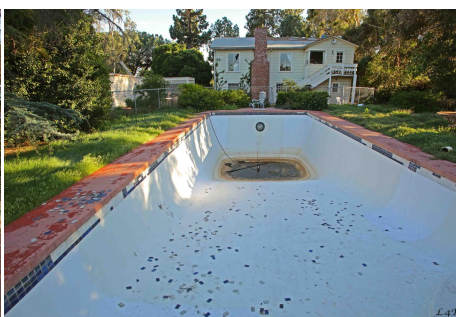

CC - Home - GH

Price: Price details not available

Total Bathrooms

Annette Acosta

Locations for Filming

23638 Lyons Ave, STE 148 Newhall

California 91321

Phone: (661) 477-0889