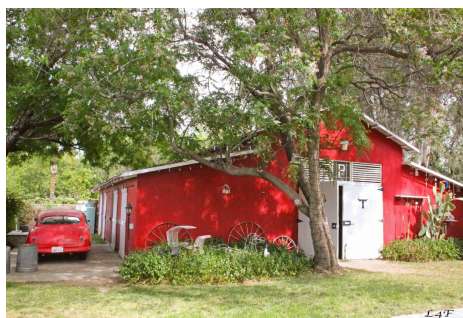

Plummer - Barn 23120

Price: Price details not available

Total Bathrooms

Annette Acosta

Locations for Filming

23638 Lyons Ave, STE 148 Newhall
California 91321
Phone: (661) 477-0889

CALL NOW **661-477-0889**