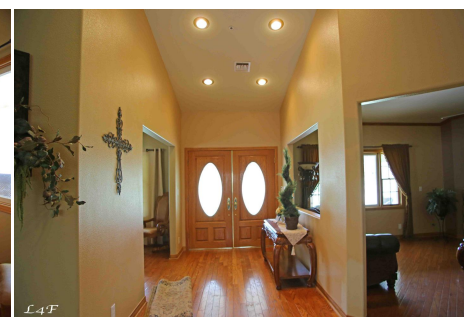

CALL NOW 661-477-0889

SERVING SANTA CLARITA • LOS ANGELES • VENTURA • SIMI VALLEY

Paschal - Home - 30111

Price: Price details not available

Total Bathrooms

Annette Acosta

Locations for Filming

23638 Lyons Ave, STE 148 Newhall
California 91321

Phone: (661) 477-0889