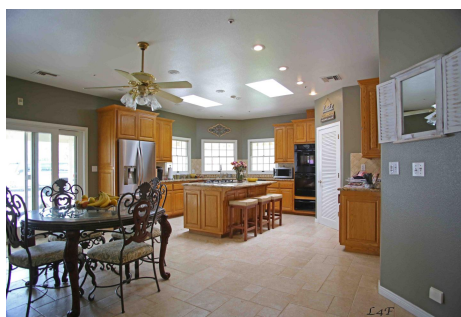

CALL NOW 661-477-0889

SERVING SANTA CLARITA • LOS ANGELES • VENTURA • SIMI VALLEY

Paschal - Home - 30111

Price: Price details not available

Total Bathrooms

Annette Acosta

Locations for Filming

23638 Lyons Ave, STE 148 Newhall
California 91321

Phone: (661) 477-0889