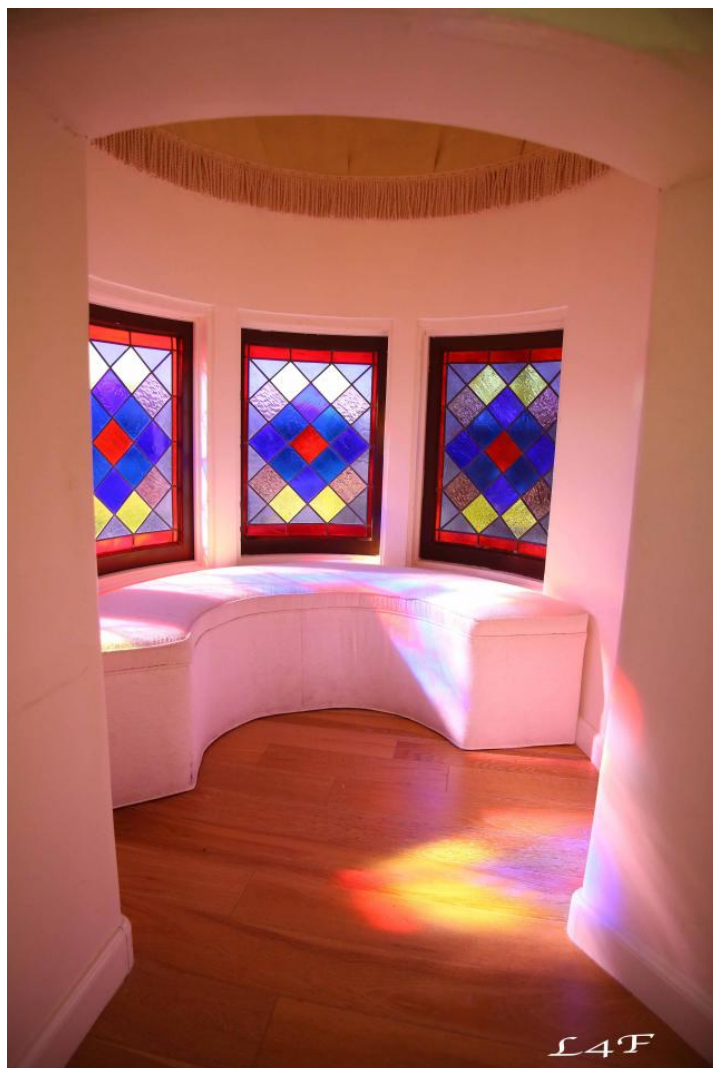

CALL NOW **661-477-0889**

SERVING SANTA CLARITA • LOS ANGELES • VENTURA • SIMI VALLEY

For Rent - Newhall

Newhall Mansion - Attic - 829