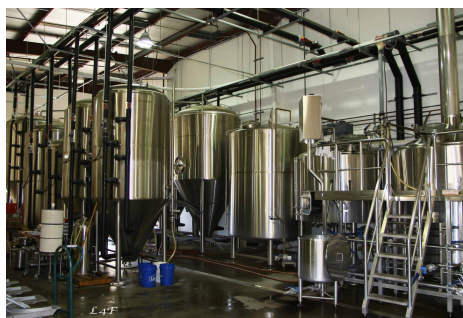

Brewery - 25108

Price: Price details not available

Total Bathrooms

Annette Acosta

Locations for Filming
23638 Lyons Ave, STE 148 Newhall
California 91321
Phone: (661) 477-0889

CALL NOW **661-477-0889**

SERVING SANTA CLARITA • LOS ANGELES • VENTURA • SIMI VALLEY