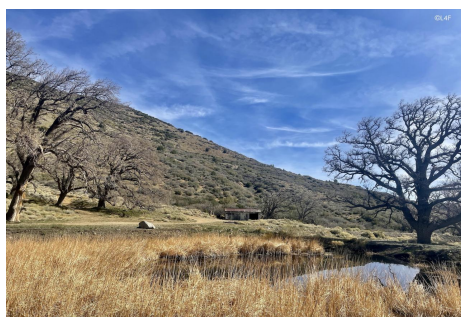

ML - Land - BV

Price: Price details not available

Total Bathrooms

Annette Acosta

Locations for Filming

23638 Lyons Ave, STE 148 Newhall

California 91321

Phone: (661) 477-0889