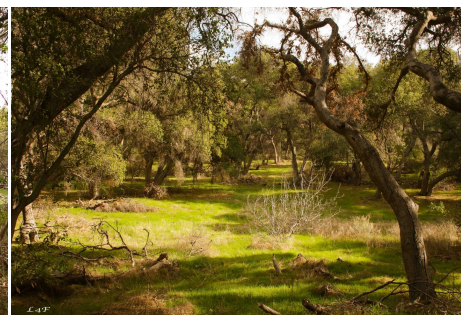

#### Locations for Filming

23638 Lyons Ave, STE 148 Newhall  
California 91321  
Phone: (661) 477-0889

CALL NOW **661-477-0889**

SERVING SANTA CLARITA • LOS ANGELES • VENTURA • SIMI VALLEY