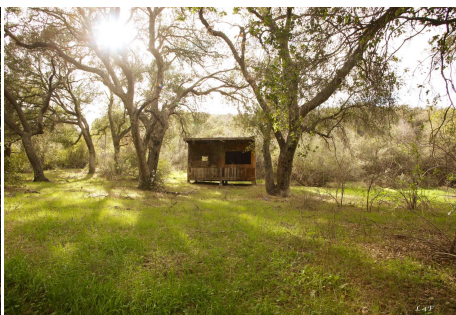

Santana Ranch - 23634

Price: Price details not available

Total Bathrooms

Annette Acosta

Locations for Filming

23638 Lyons Ave, STE 148 Newhall
California 91321
Phone: (661) 477-0889

CALL NOW **661-477-0889**