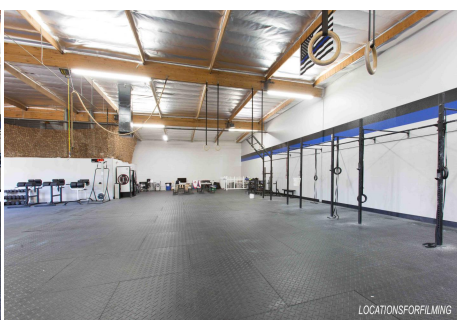

CALL NOW **661-477-0889**

SERVING SANTA CLARITA • LOS ANGELES • VENTURA • SIMI VALLEY

LOCATIONSFORFILMING

For Rent - Valencia

EB - Gym

CALL NOW 661-477-0889

SERVING SANTA CLARITA • LOS ANGELES • VENTURA • SIMI VALLEY

EB - Gym

Price: Price details not available

Total Bathrooms

Annette Acosta

Locations for Filming
23638 Lyons Ave, STE 148 Newhall
California 91321
Phone: (661) 477-0889

CALL NOW **661-477-0889**

SERVING SANTA CLARITA • LOS ANGELES • VENTURA • SIMI VALLEY