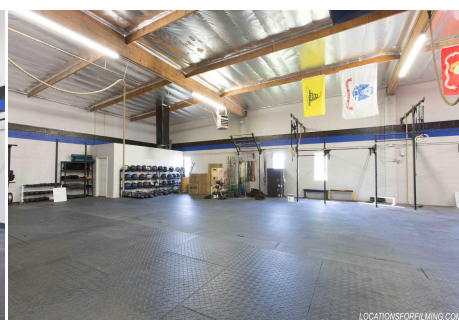

CALL NOW **661-477-0889**

SERVING SANTA CLARITA • LOS ANGELES • VENTURA • SIMI VALLEY

LOCATIONSFORFILMING

For Rent - Valencia

EB - Gym

CALL NOW 661-477-0889

SERVING SANTA CLARITA • LOS ANGELES • VENTURA • SIMI VALLEY

EB - Gym

Price: Price details not available

Total Bathrooms

Annette Acosta

Locations for Filming
23638 Lyons Ave, STE 148 Newhall
California 91321
Phone: (661) 477-0889

CALL NOW **661-477-0889**

SERVING SANTA CLARITA • LOS ANGELES • VENTURA • SIMI VALLEY