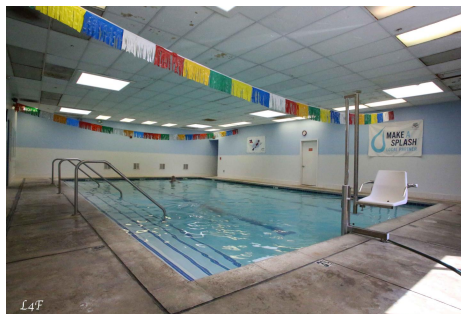

CALL NOW **661-477-0889**

SERVING SANTA CLARITA • LOS ANGELES • VENTURA • SIMI VALLEY

L4F