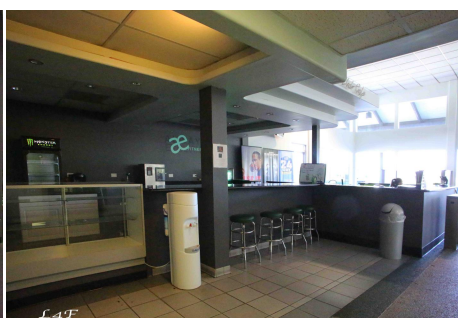

Athletic Club - 26267

Price: Price details not available

Total Bathrooms

Annette Acosta

Locations for Filming

23638 Lyons Ave, STE 148 Newhall
California 91321
Phone: (661) 477-0889

CALL NOW **661-477-0889**