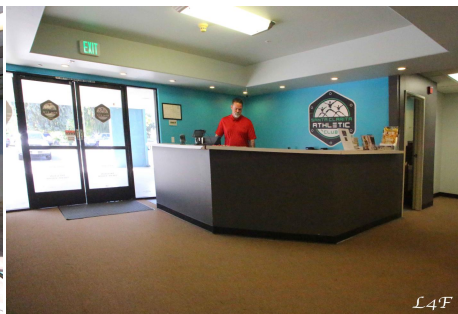

CALL NOW **661-477-0889**

SERVING SANTA CLARITA • LOS ANGELES • VENTURA • SIMI VALLEY

L4F

L4F

L4F