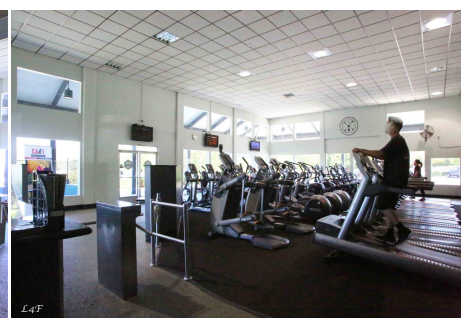

Athletic Club - 26267

Price: Price details not available

Total Bathrooms

Annette Acosta

Locations for Filming

23638 Lyons Ave, STE 148 Newhall
California 91321
Phone: (661) 477-0889

CALL NOW **661-477-0889**