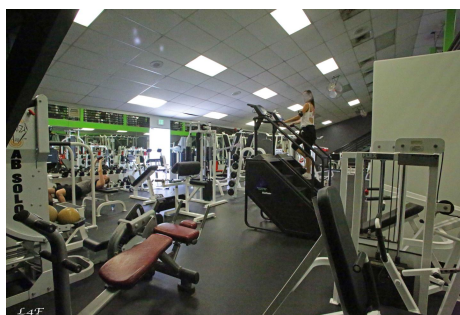

Athletic Club - 26267

Price: Price details not available

Total Bathrooms

Annette Acosta

Locations for Filming

23638 Lyons Ave, STE 148 Newhall
California 91321
Phone: (661) 477-0889

CALL NOW **661-477-0889**