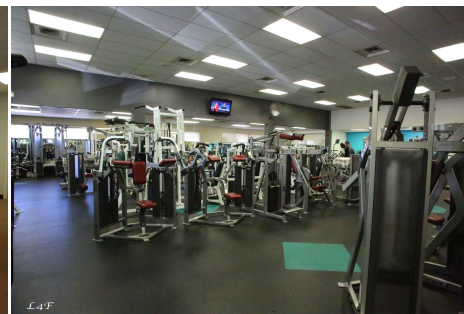

CALL NOW **661-477-0889**

SERVING SANTA CLARITA • LOS ANGELES • VENTURA • SIMI VALLEY

L4F

L4F

L4F