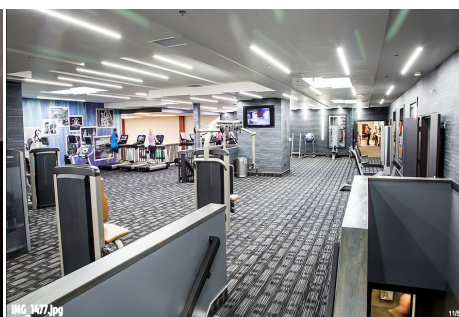

CALL NOW 661-477-0889

SERVING SANTA CLARITA • LOS ANGELES • VENTURA • SIMI VALLEY

GYM - 18420

Price: Price details not available

Total Bathrooms

Annette Acosta

Locations for Filming
23638 Lyons Ave, STE 148 Newhall
California 91321
Phone: (661) 477-0889