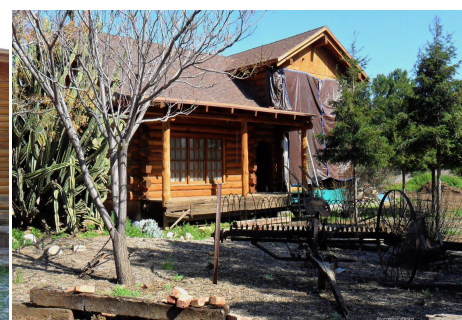

CALL NOW **661-477-0889**

SERVING SANTA CLARITA • LOS ANGELES • VENTURA • SIMI VALLEY

SS - Cabin

Price: Price details not available

Total Bathrooms

Annette Acosta

Locations for Filming

23638 Lyons Ave, STE 148 Newhall

California 91321

Phone: (661) 477-0889