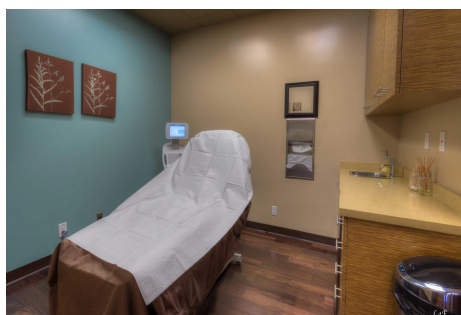

Price: Price details not available

Total Bathrooms

Annette Acosta

Locations for Filming

23638 Lyons Ave, STE 148 Newhall
California 91321
Phone: (661) 477-0889

CALL NOW **661-477-0889**

SERVING SANTA CLARITA • LOS ANGELES • VENTURA • SIMI VALLEY