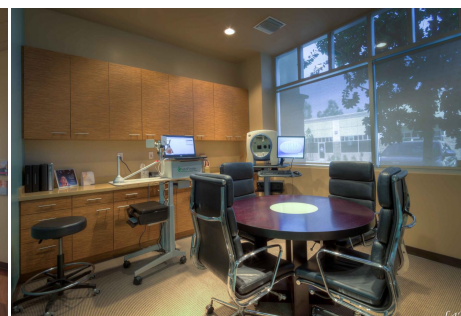

Price: Price details not available

Total Bathrooms

Annette Acosta

Locations for Filming

23638 Lyons Ave, STE 148 Newhall
California 91321
Phone: (661) 477-0889

CALL NOW **661-477-0889**

SERVING SANTA CLARITA • LOS ANGELES • VENTURA • SIMI VALLEY