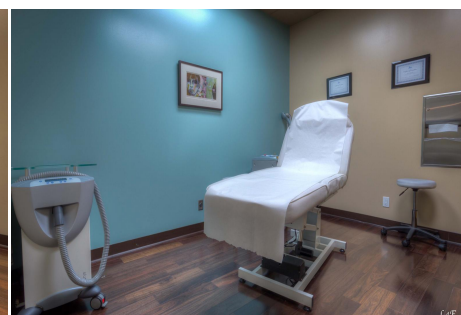

Price: Price details not available

Total Bathrooms

Annette Acosta

Locations for Filming

23638 Lyons Ave, STE 148 Newhall
California 91321
Phone: (661) 477-0889

CALL NOW **661-477-0889**

SERVING SANTA CLARITA • LOS ANGELES • VENTURA • SIMI VALLEY