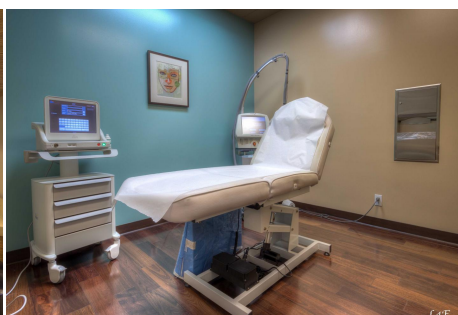

Price: Price details not available

Total Bathrooms

Annette Acosta

Locations for Filming

23638 Lyons Ave, STE 148 Newhall
California 91321
Phone: (661) 477-0889

CALL NOW **661-477-0889**

SERVING SANTA CLARITA • LOS ANGELES • VENTURA • SIMI VALLEY