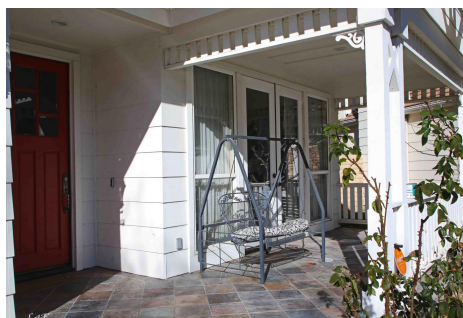

Price: Price details not available

Total Bathrooms

Annette Acosta

Locations for Filming

23638 Lyons Ave, STE 148 Newhall

California 91321

Phone: (661) 477-0889

CALL NOW **661-477-0889**