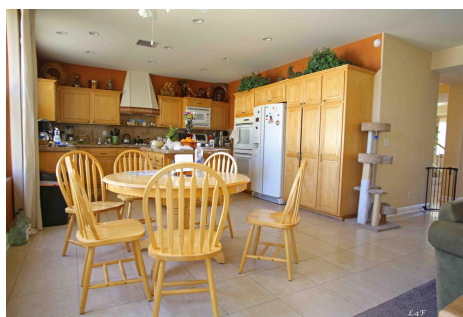

Price: Price details not available

Total Bathrooms

Annette Acosta

Locations for Filming

23638 Lyons Ave, STE 148 Newhall

California 91321

Phone: (661) 477-0889

CALL NOW **661-477-0889**