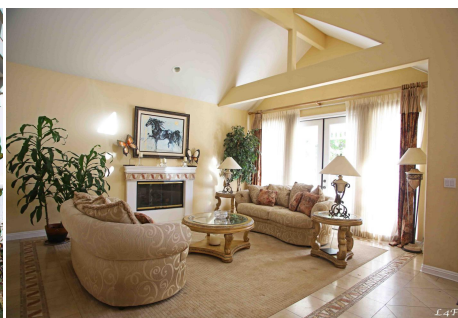

Price: Price details not available

Total Bathrooms

Annette Acosta

Locations for Filming

23638 Lyons Ave, STE 148 Newhall

California 91321

Phone: (661) 477-0889

CALL NOW **661-477-0889**