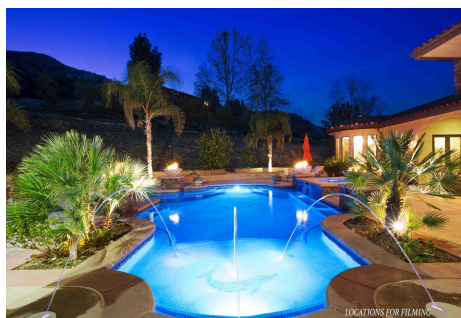

CALL NOW 661-477-0889

SERVING SANTA CLARITA • LOS ANGELES • VENTURA • SIMI VALLEY

BM - HOME - Exterior

Price: Price details not available

Total Bathrooms

Annette Acosta

Locations for Filming
23638 Lyons Ave, STE 148 Newhall
California 91321
Phone: (661) 477-0889