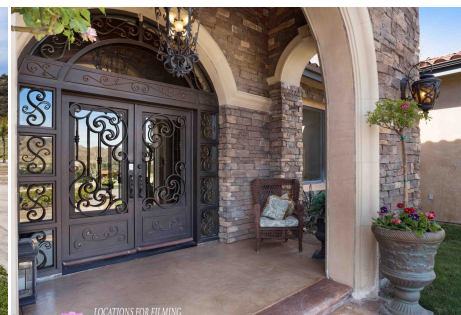

CALL NOW 661-477-0889

SERVING SANTA CLARITA • LOS ANGELES • VENTURA • SIMI VALLEY

BM - HOME - Exterior

Price: Price details not available

Total Bathrooms

Annette Acosta

Locations for Filming
23638 Lyons Ave, STE 148 Newhall
California 91321
Phone: (661) 477-0889