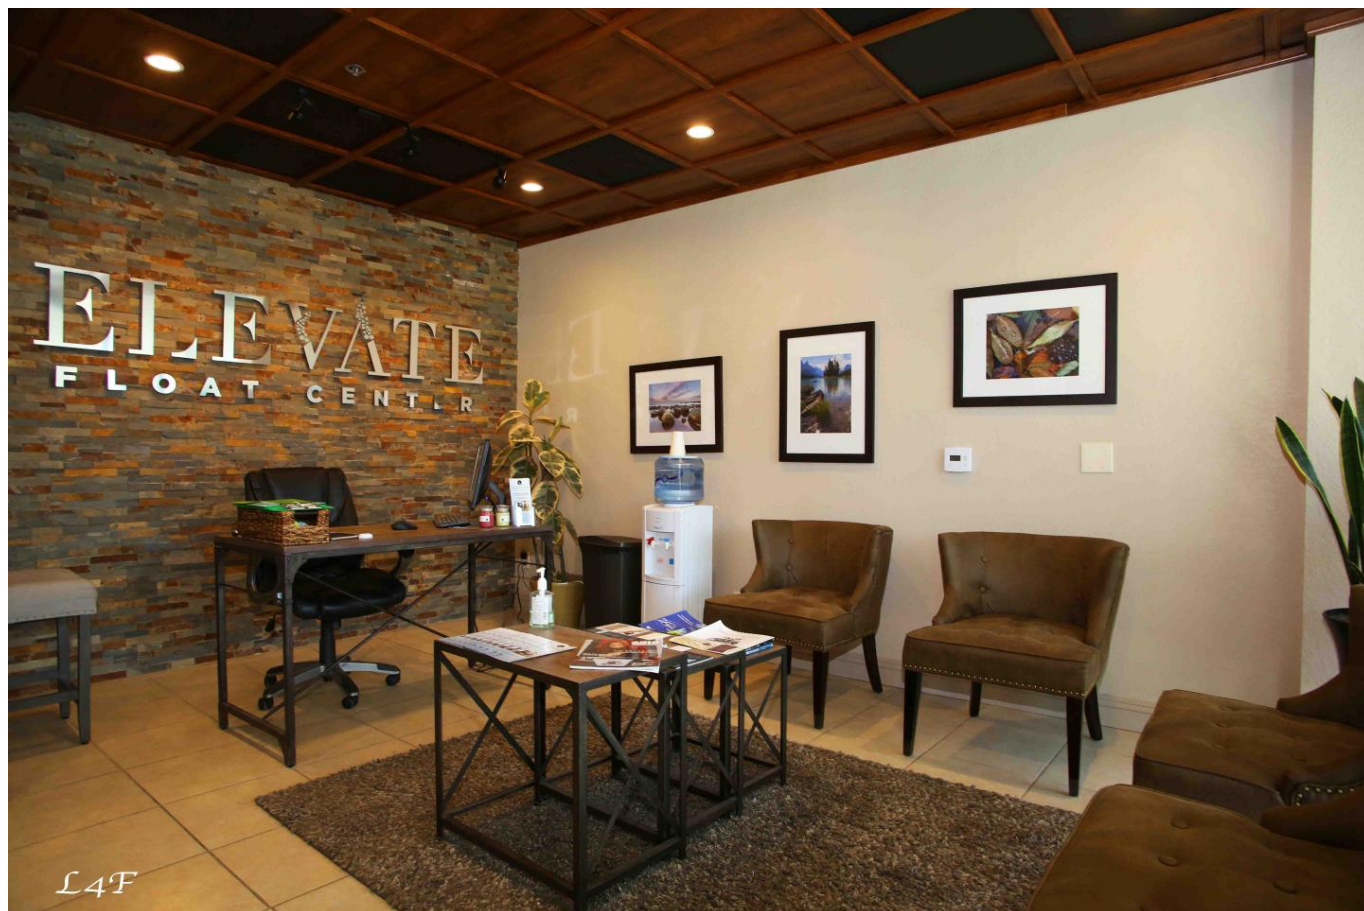

CALL NOW **661-477-0889**

SERVING SANTA CLARITA • LOS ANGELES • VENTURA • SIMI VALLEY

For Rent - Santa Clarita

Elevate - 23504