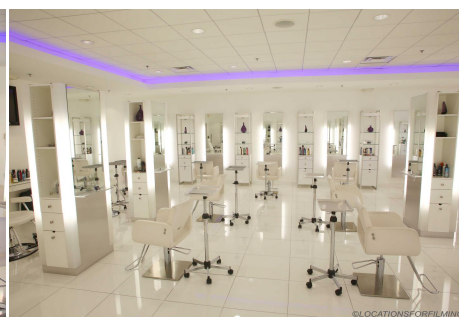

# CALL NOW 661-477-0889

SERVING SANTA CLARITA • LOS ANGELES • VENTURA • SIMI VALLEY

**RF - Salon**

**Price: Price details not available**

Total Bathrooms

**Annette Acosta**

**Locations for Filming**  
23638 Lyons Ave, STE 148 Newhall  
California 91321  
Phone: (661) 477-0889