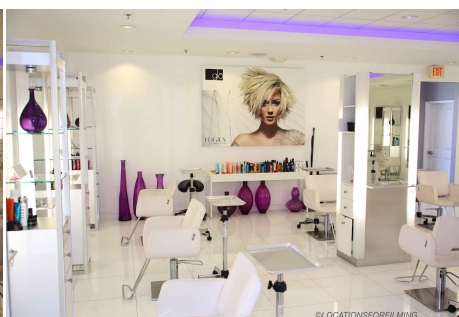

# CALL NOW 661-477-0889

SERVING SANTA CLARITA • LOS ANGELES • VENTURA • SIMI VALLEY

**RF - Salon**

**Price: Price details not available**

Total Bathrooms

**Annette Acosta**

**Locations for Filming**  
23638 Lyons Ave, STE 148 Newhall  
California 91321  
Phone: (661) 477-0889