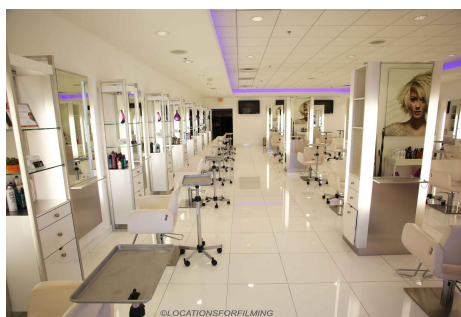

# CALL NOW 661-477-0889

SERVING SANTA CLARITA • LOS ANGELES • VENTURA • SIMI VALLEY

**RF - Salon**

**Price: Price details not available**

Total Bathrooms

**Annette Acosta**

**Locations for Filming**  
23638 Lyons Ave, STE 148 Newhall  
California 91321  
Phone: (661) 477-0889