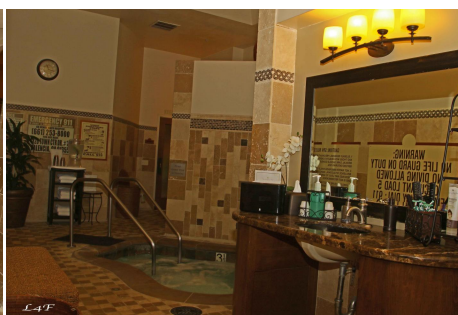

Price: Price details not available

Total Bathrooms

Annette Acosta

Locations for Filming

23638 Lyons Ave, STE 148 Newhall

California 91321

Phone: (661) 477-0889

CALL NOW **661-477-0889**