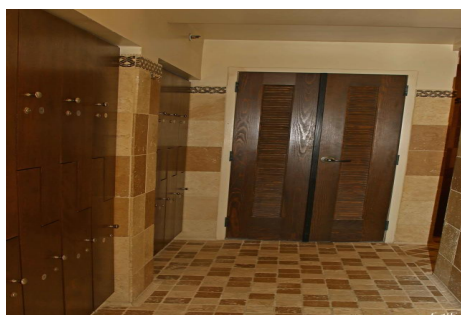

Price: Price details not available

Total Bathrooms

Annette Acosta

Locations for Filming

23638 Lyons Ave, STE 148 Newhall

California 91321

Phone: (661) 477-0889

CALL NOW **661-477-0889**