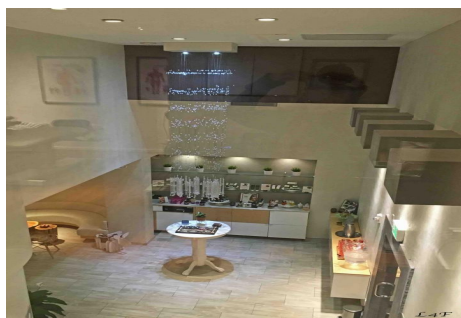

Fernandez - 819

Price: Price details not available

Total Bathrooms

Annette Acosta

Locations for Filming

23638 Lyons Ave, STE 148 Newhall

California 91321

Phone: (661) 477-0889