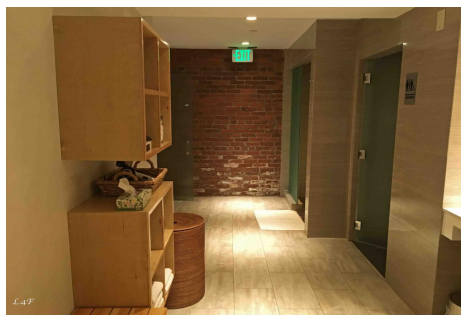

Fernandez - 819

Price: Price details not available

Total Bathrooms

Annette Acosta

Locations for Filming

23638 Lyons Ave, STE 148 Newhall

California 91321

Phone: (661) 477-0889