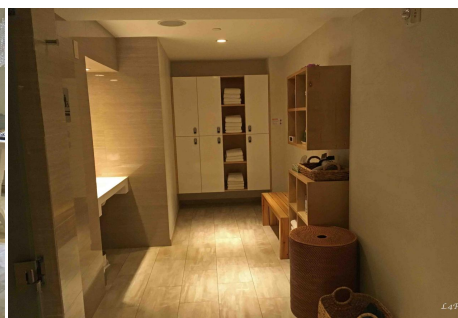

Fernandez - 819

Price: Price details not available

Total Bathrooms

Annette Acosta

Locations for Filming

23638 Lyons Ave, STE 148 Newhall

California 91321

Phone: (661) 477-0889