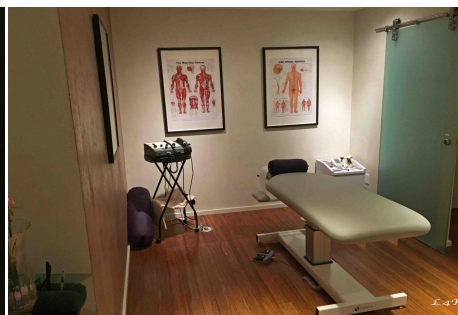

Fernandez - 819

Price: Price details not available

Total Bathrooms

Annette Acosta

Locations for Filming

23638 Lyons Ave, STE 148 Newhall

California 91321

Phone: (661) 477-0889