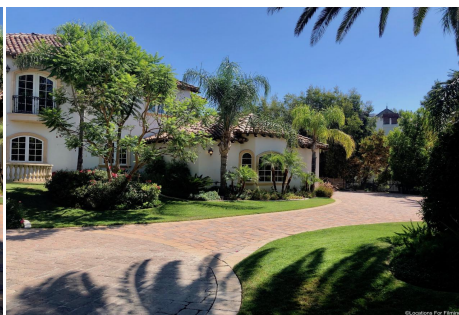

# CALL NOW 661-477-0889

SERVING SANTA CLARITA • LOS ANGELES • VENTURA • SIMI VALLEY

**DF - Estate - Exterior**

**Price: Price details not available**

Total Bathrooms

**Annette Acosta**

**Locations for Filming**  
23638 Lyons Ave, STE 148 Newhall  
California 91321  
Phone: (661) 477-0889