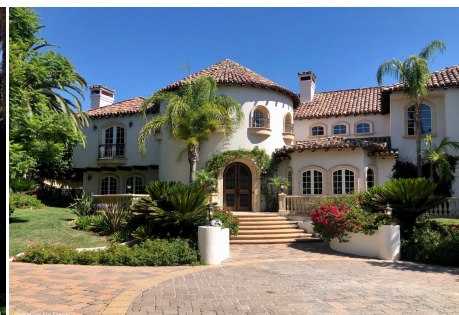

# CALL NOW 661-477-0889

SERVING SANTA CLARITA • LOS ANGELES • VENTURA • SIMI VALLEY

**DF - Estate - Exterior**

**Price: Price details not available**

Total Bathrooms

**Annette Acosta**

**Locations for Filming**  
23638 Lyons Ave, STE 148 Newhall  
California 91321  
Phone: (661) 477-0889