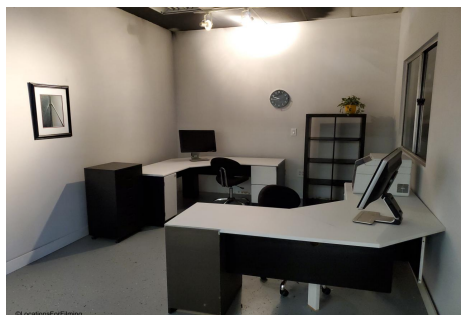

Price: Price details not available

Total Bathrooms

Annette Acosta

Locations for Filming
23638 Lyons Ave, STE 148 Newhall
California 91321
Phone: (661) 477-0889

CALL NOW **661-477-0889**

SERVING SANTA CLARITA • LOS ANGELES • VENTURA • SIMI VALLEY