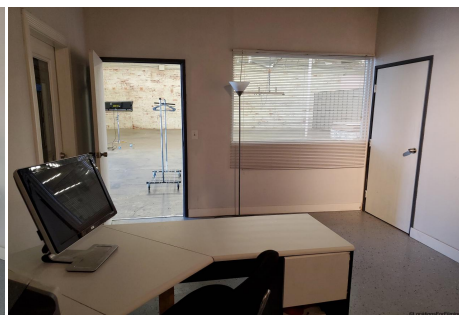

Price: Price details not available

Total Bathrooms

Annette Acosta

Locations for Filming
23638 Lyons Ave, STE 148 Newhall
California 91321
Phone: (661) 477-0889

CALL NOW **661-477-0889**

SERVING SANTA CLARITA • LOS ANGELES • VENTURA • SIMI VALLEY