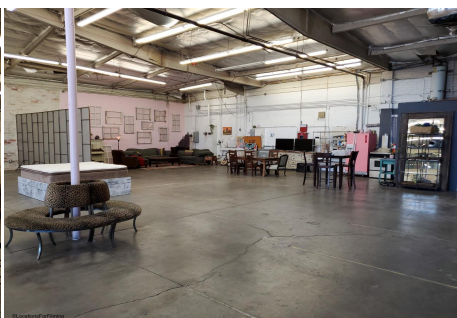

Price: Price details not available

Total Bathrooms

Annette Acosta

Locations for Filming
23638 Lyons Ave, STE 148 Newhall
California 91321
Phone: (661) 477-0889

CALL NOW **661-477-0889**

SERVING SANTA CLARITA • LOS ANGELES • VENTURA • SIMI VALLEY