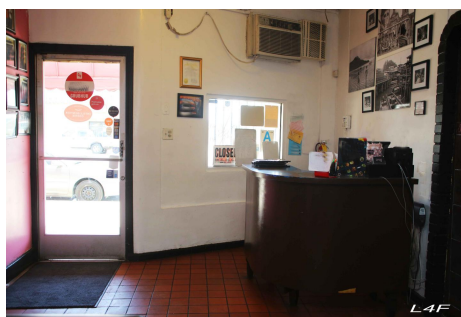

DA - Restaurant - 91331

Price: Price details not available

Total Bathrooms

Annette Acosta

Locations for Filming
23638 Lyons Ave, STE 148 Newhall
California 91321
Phone: (661) 477-0889

CALL NOW 661-477-0889