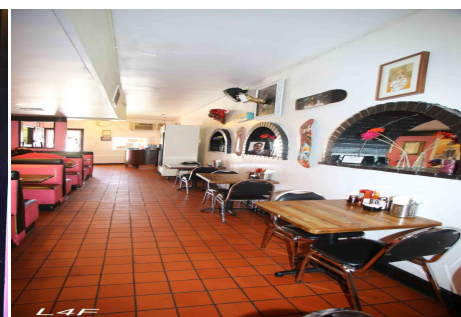

CALL NOW **661-477-0889**

SERVING SANTA CLARITA • LOS ANGELES • VENTURA • SIMI VALLEY

For Rent - Pacoima

DA - Restaurant - 91331

CALL NOW 661-477-0889

SERVING SANTA CLARITA • LOS ANGELES • VENTURA • SIMI VALLEY

DA - Restaurant - 91331

Price: Price details not available

Total Bathrooms

Annette Acosta

Locations for Filming
23638 Lyons Ave, STE 148 Newhall
California 91321
Phone: (661) 477-0889

CALL NOW 661-477-0889