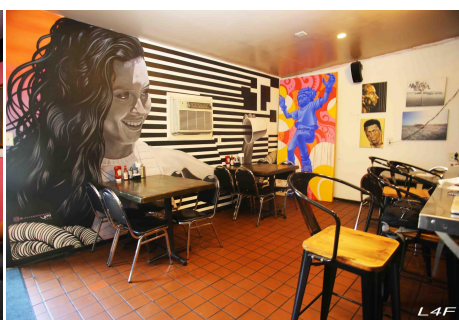

DA - Restaurant - 91331

Price: Price details not available

Total Bathrooms

Annette Acosta

Locations for Filming
23638 Lyons Ave, STE 148 Newhall
California 91321
Phone: (661) 477-0889

CALL NOW 661-477-0889