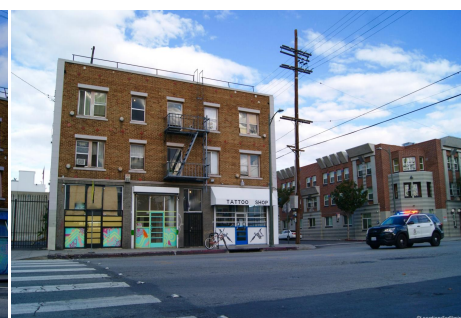

Price: Price details not available

Total Bathrooms

Annette Acosta

Locations for Filming

23638 Lyons Ave, STE 148 Newhall

California 91321

Phone: (661) 477-0889

CALL NOW **661-477-0889**