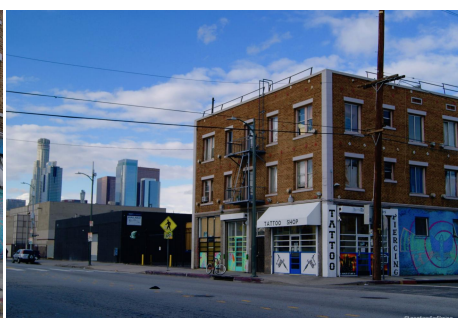

Price: Price details not available

Total Bathrooms

Annette Acosta

Locations for Filming

23638 Lyons Ave, STE 148 Newhall

California 91321

Phone: (661) 477-0889

CALL NOW **661-477-0889**