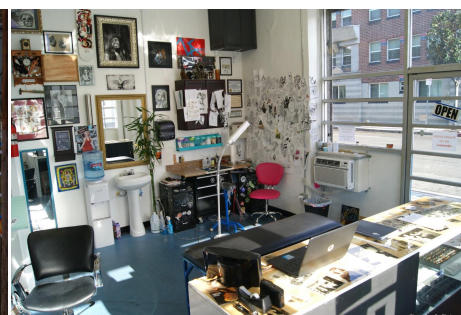

Price: Price details not available

Total Bathrooms

Annette Acosta

Locations for Filming

23638 Lyons Ave, STE 148 Newhall

California 91321

Phone: (661) 477-0889

CALL NOW **661-477-0889**