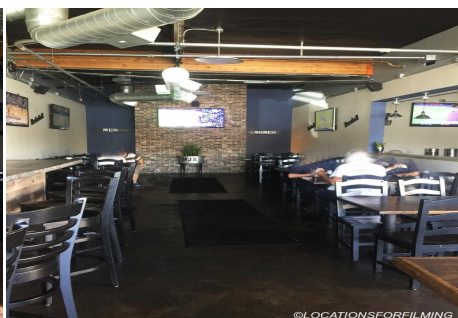

MP - Restaurant

Price: \$5,000

Total Bathrooms

Annette Acosta

Locations for Filming
23638 Lyons Ave, STE 148 Newhall
California 91321
Phone: (661) 477-0889

CALL NOW **661-477-0889**

SERVING SANTA CLARITA • LOS ANGELES • VENTURA • SIMI VALLEY