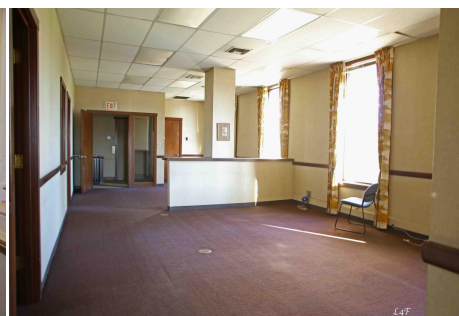

Price: Price details not available

Total Bathrooms

Annette Acosta

Locations for Filming
23638 Lyons Ave, STE 148 Newhall
California 91321
Phone: (661) 477-0889

CALL NOW **661-477-0889**

SERVING SANTA CLARITA • LOS ANGELES • VENTURA • SIMI VALLEY