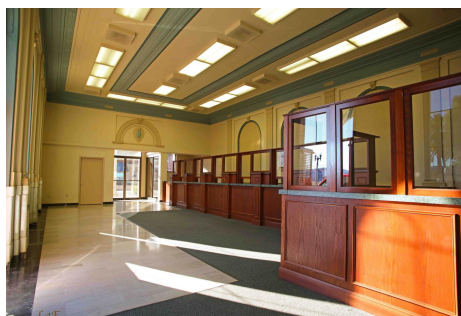

Price: Price details not available

Total Bathrooms

Annette Acosta

Locations for Filming
23638 Lyons Ave, STE 148 Newhall
California 91321
Phone: (661) 477-0889

CALL NOW **661-477-0889**

SERVING SANTA CLARITA • LOS ANGELES • VENTURA • SIMI VALLEY