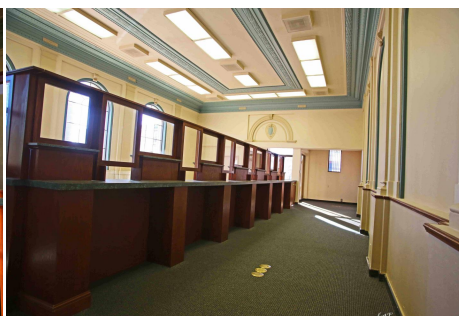

Price: Price details not available

Total Bathrooms

Annette Acosta

Locations for Filming
23638 Lyons Ave, STE 148 Newhall
California 91321
Phone: (661) 477-0889

CALL NOW **661-477-0889**

SERVING SANTA CLARITA • LOS ANGELES • VENTURA • SIMI VALLEY