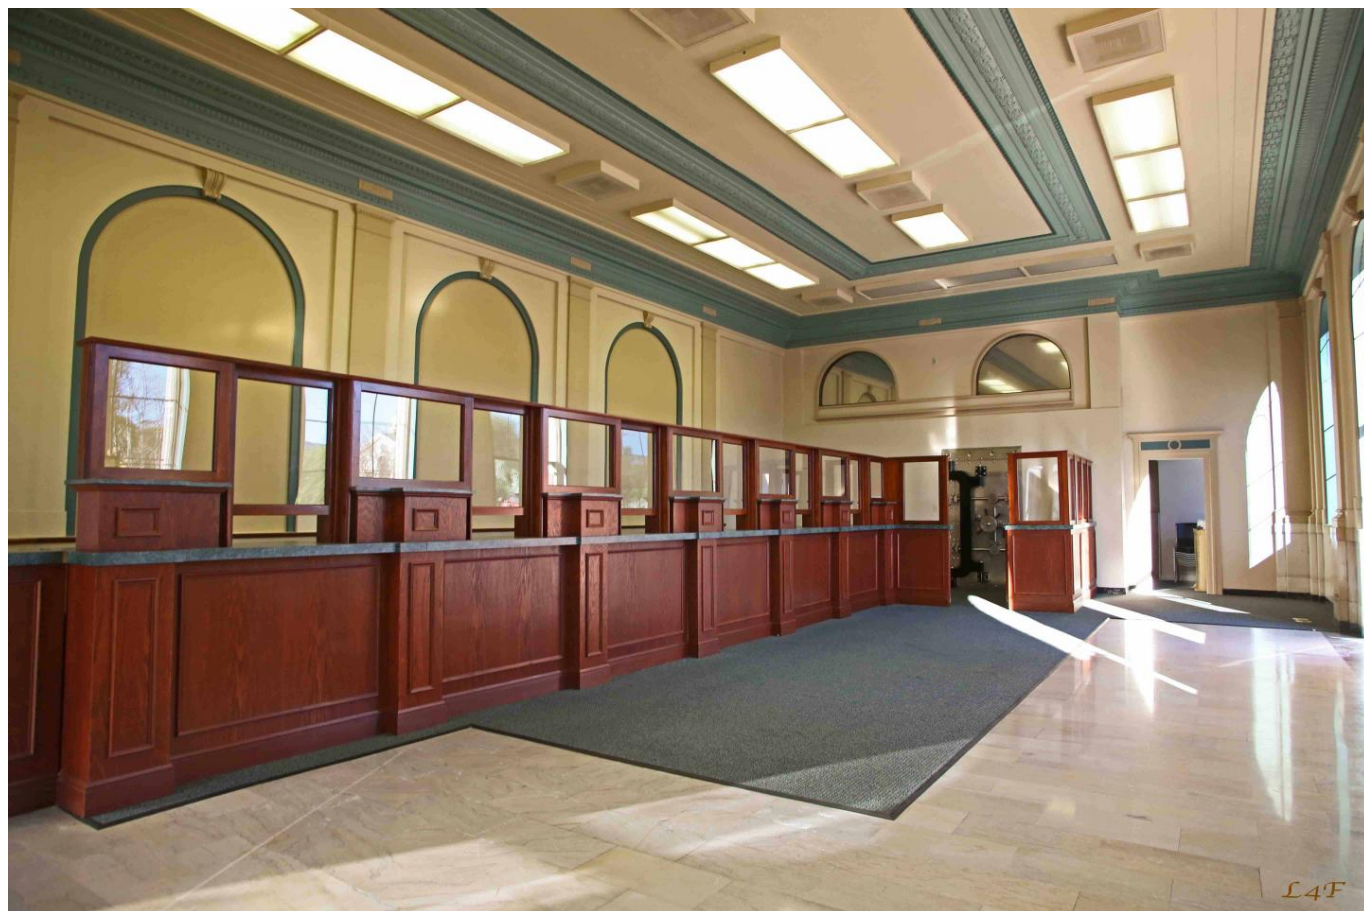

CALL NOW **661-477-0889**

SERVING SANTA CLARITA • LOS ANGELES • VENTURA • SIMI VALLEY

For Rent - Fillmore

FC - BANK