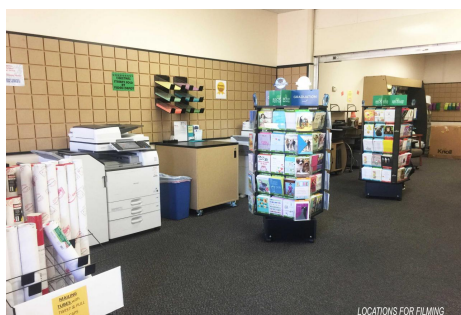

Price: Price details not available

Total Bathrooms

Annette Acosta

Locations for Filming
23638 Lyons Ave, STE 148 Newhall
California 91321
Phone: (661) 477-0889

LOCATIONS FOR FILMING

LOCATIONS FOR FILMING

LOCATIONS FOR FILMING