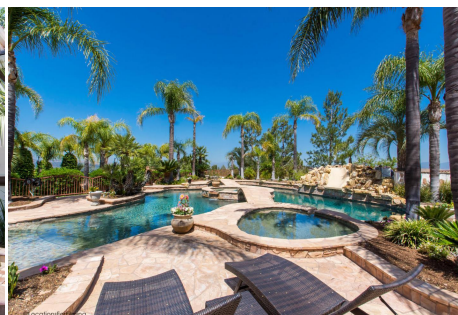

# CALL NOW 661-477-0889

SERVING SANTA CLARITA • LOS ANGELES • VENTURA • SIMI VALLEY

**AG - Estate - Exterior**

**Price: Price details not available**

Total Bathrooms

**Annette Acosta**

**Locations for Filming**  
23638 Lyons Ave, STE 148 Newhall  
California 91321  
Phone: (661) 477-0889