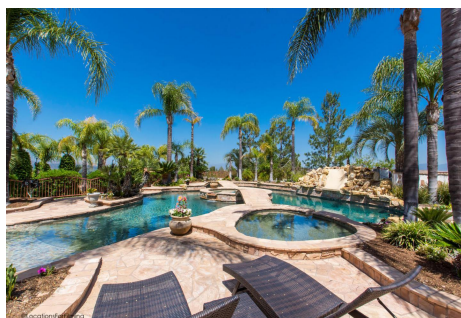

# CALL NOW 661-477-0889

SERVING SANTA CLARITA • LOS ANGELES • VENTURA • SIMI VALLEY

**AG - Estate - Exterior**

**Price: Price details not available**

Total Bathrooms

**Annette Acosta**

**Locations for Filming**  
23638 Lyons Ave, STE 148 Newhall  
California 91321  
Phone: (661) 477-0889