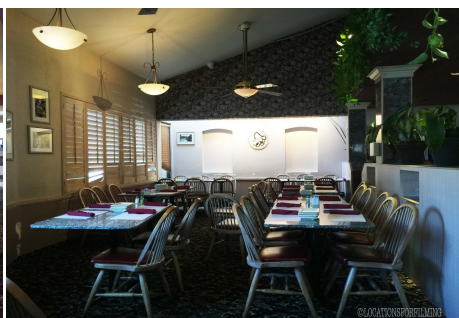

JM - S - Restaurant

Price: Price details not available

Total Bathrooms

Annette Acosta

Locations for Filming
23638 Lyons Ave, STE 148 Newhall
California 91321
Phone: (661) 477-0889

CALL NOW **661-477-0889**