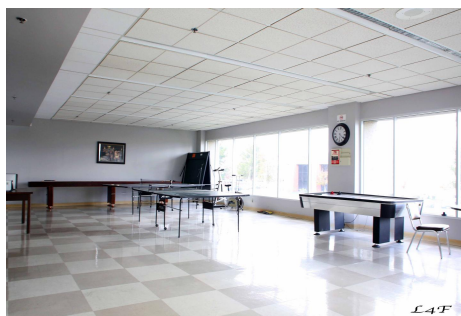

Raw - Interior - 24800

Price: Price details not available

Total Bathrooms

Annette Acosta

Locations for Filming
23638 Lyons Ave, STE 148 Newhall
California 91321
Phone: (661) 477-0889

CALL NOW **661-477-0889**