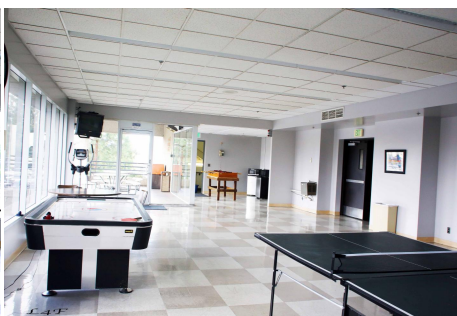

Raw - Interior - 24800

Price: Price details not available

Total Bathrooms

Annette Acosta

Locations for Filming
23638 Lyons Ave, STE 148 Newhall
California 91321
Phone: (661) 477-0889

CALL NOW **661-477-0889**