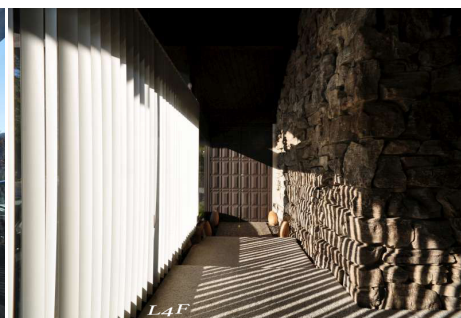

LM - HOME - B

Price: Price details not available

Total Bathrooms

Annette Acosta

Locations for Filming
23638 Lyons Ave, STE 148 Newhall
California 91321
Phone: (661) 477-0889

CALL NOW **661-477-0889**

SERVING SANTA CLARITA • LOS ANGELES • VENTURA • SIMI VALLEY