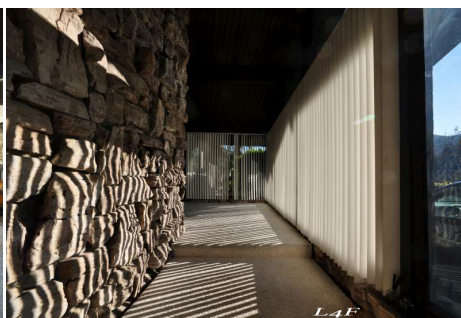

LM - HOME - B

Price: Price details not available

Total Bathrooms

Annette Acosta

Locations for Filming
23638 Lyons Ave, STE 148 Newhall
California 91321
Phone: (661) 477-0889

CALL NOW **661-477-0889**

SERVING SANTA CLARITA • LOS ANGELES • VENTURA • SIMI VALLEY