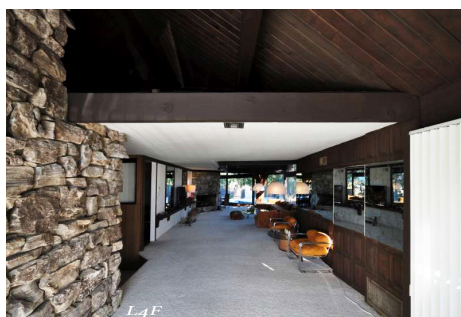

LM - HOME - B

Price: Price details not available

Total Bathrooms

Annette Acosta

Locations for Filming
23638 Lyons Ave, STE 148 Newhall
California 91321
Phone: (661) 477-0889

CALL NOW **661-477-0889**

SERVING SANTA CLARITA • LOS ANGELES • VENTURA • SIMI VALLEY