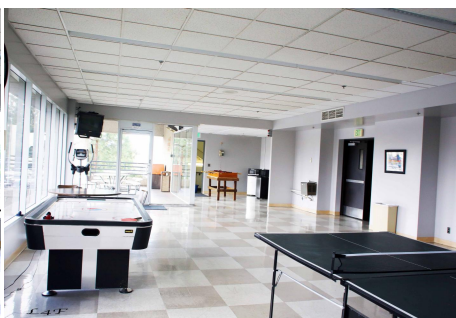

Raw - Interior - 24800

Price: Price details not available

Total Bathrooms

Annette Acosta

Locations for Filming
23638 Lyons Ave, STE 148 Newhall
California 91321
Phone: (661) 477-0889

CALL NOW **661-477-0889**