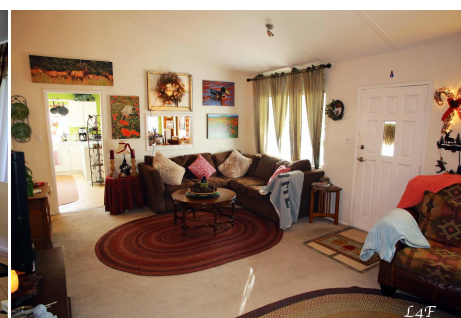

AA - Home

Price: Price details not available

Total Bathrooms

Annette Acosta

Locations for Filming

23638 Lyons Ave, STE 148 Newhall

California 91321

Phone: (661) 477-0889