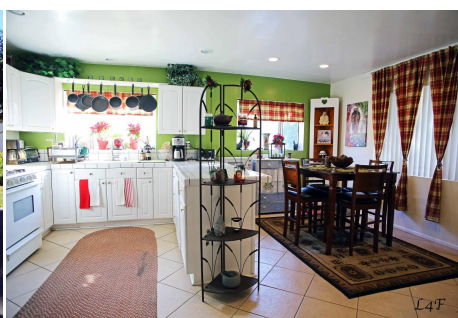

AA - Home

Price: Price details not available

Total Bathrooms

Annette Acosta

Locations for Filming

23638 Lyons Ave, STE 148 Newhall

California 91321

Phone: (661) 477-0889