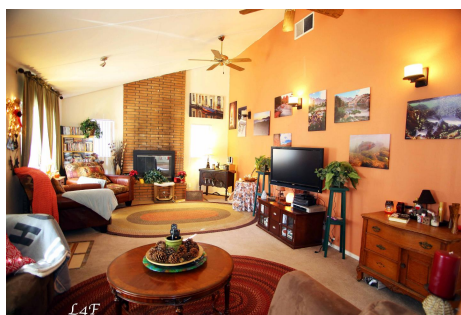

AA - Home

Price: Price details not available

Total Bathrooms

Annette Acosta

Locations for Filming

23638 Lyons Ave, STE 148 Newhall

California 91321

Phone: (661) 477-0889