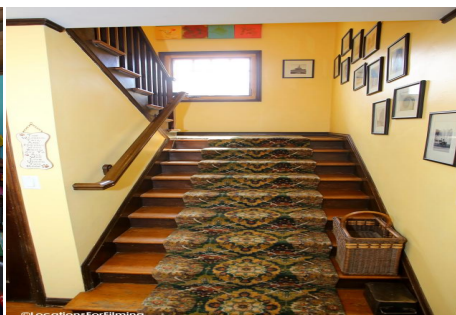

AT - HOME

Price: Price details not available

Total Bathrooms

Annette Acosta

Locations for Filming
23638 Lyons Ave, STE 148 Newhall
California 91321
Phone: (661) 477-0889

CALL NOW **661-477-0889**

SERVING SANTA CLARITA • LOS ANGELES • VENTURA • SIMI VALLEY