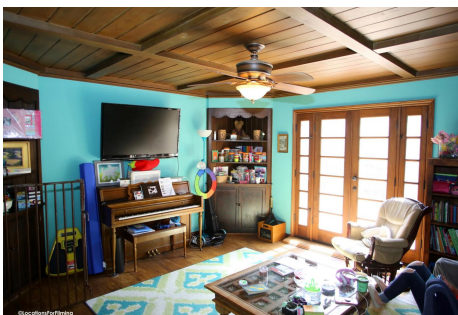

AT - HOME

Price: Price details not available

Total Bathrooms

Annette Acosta

Locations for Filming
23638 Lyons Ave, STE 148 Newhall
California 91321
Phone: (661) 477-0889

CALL NOW **661-477-0889**

SERVING SANTA CLARITA • LOS ANGELES • VENTURA • SIMI VALLEY