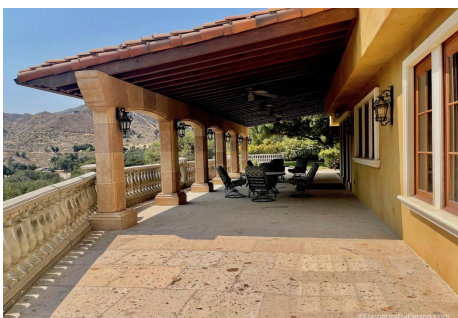

Vintage European Villa Estate

Price: Price details not available

Total Bathrooms

Annette Acosta

Locations for Filming

23638 Lyons Ave, STE 148 Newhall

California 91321

Phone: (661) 477-0889