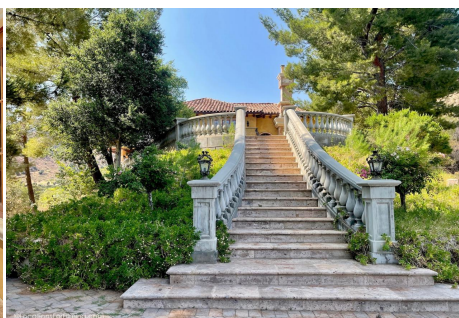

Vintage European Villa Estate

Price: Price details not available

Total Bathrooms

Annette Acosta

Locations for Filming

23638 Lyons Ave, STE 148 Newhall

California 91321

Phone: (661) 477-0889