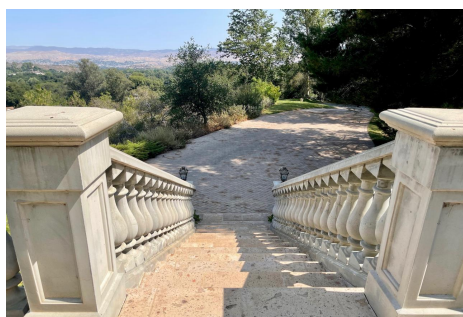

Vintage European Villa Estate

Price: Price details not available

Total Bathrooms

Annette Acosta

Locations for Filming

23638 Lyons Ave, STE 148 Newhall

California 91321

Phone: (661) 477-0889