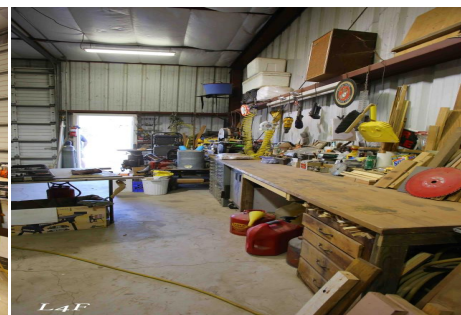

PC - WORKSHOP

Price: Price details not available

Total Bathrooms

Annette Acosta

Locations for Filming
23638 Lyons Ave, STE 148 Newhall
California 91321
Phone: (661) 477-0889

CALL NOW **661-477-0889**

SERVING SANTA CLARITA • LOS ANGELES • VENTURA • SIMI VALLEY