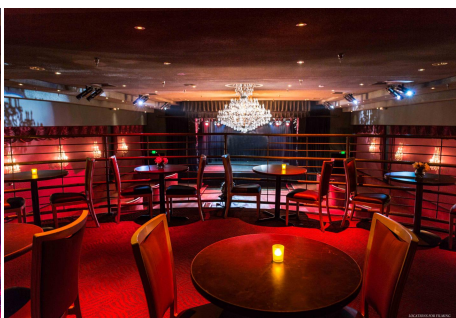

BN - THEATRE

Price: Price details not available

Total Bathrooms

Annette Acosta

Locations for Filming
23638 Lyons Ave, STE 148 Newhall
California 91321
Phone: (661) 477-0889

CALL NOW **661-477-0889**

SERVING SANTA CLARITA • LOS ANGELES • VENTURA • SIMI VALLEY