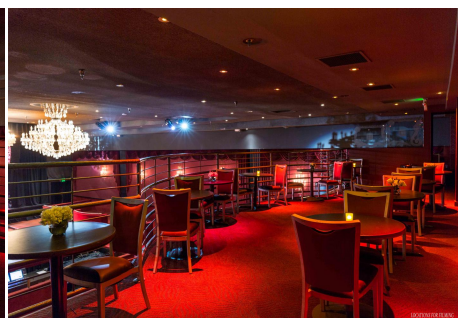

BN - THEATRE

Price: Price details not available

Total Bathrooms

Annette Acosta

Locations for Filming
23638 Lyons Ave, STE 148 Newhall
California 91321
Phone: (661) 477-0889

CALL NOW **661-477-0889**

SERVING SANTA CLARITA • LOS ANGELES • VENTURA • SIMI VALLEY