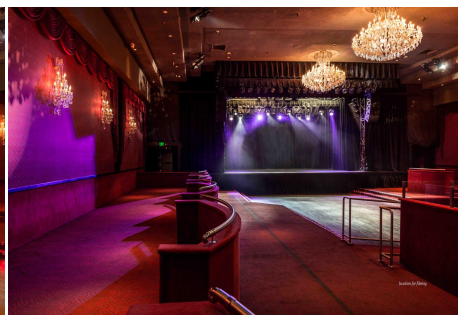

BN - THEATRE

Price: Price details not available

Total Bathrooms

Annette Acosta

Locations for Filming
23638 Lyons Ave, STE 148 Newhall
California 91321
Phone: (661) 477-0889

CALL NOW **661-477-0889**

SERVING SANTA CLARITA • LOS ANGELES • VENTURA • SIMI VALLEY