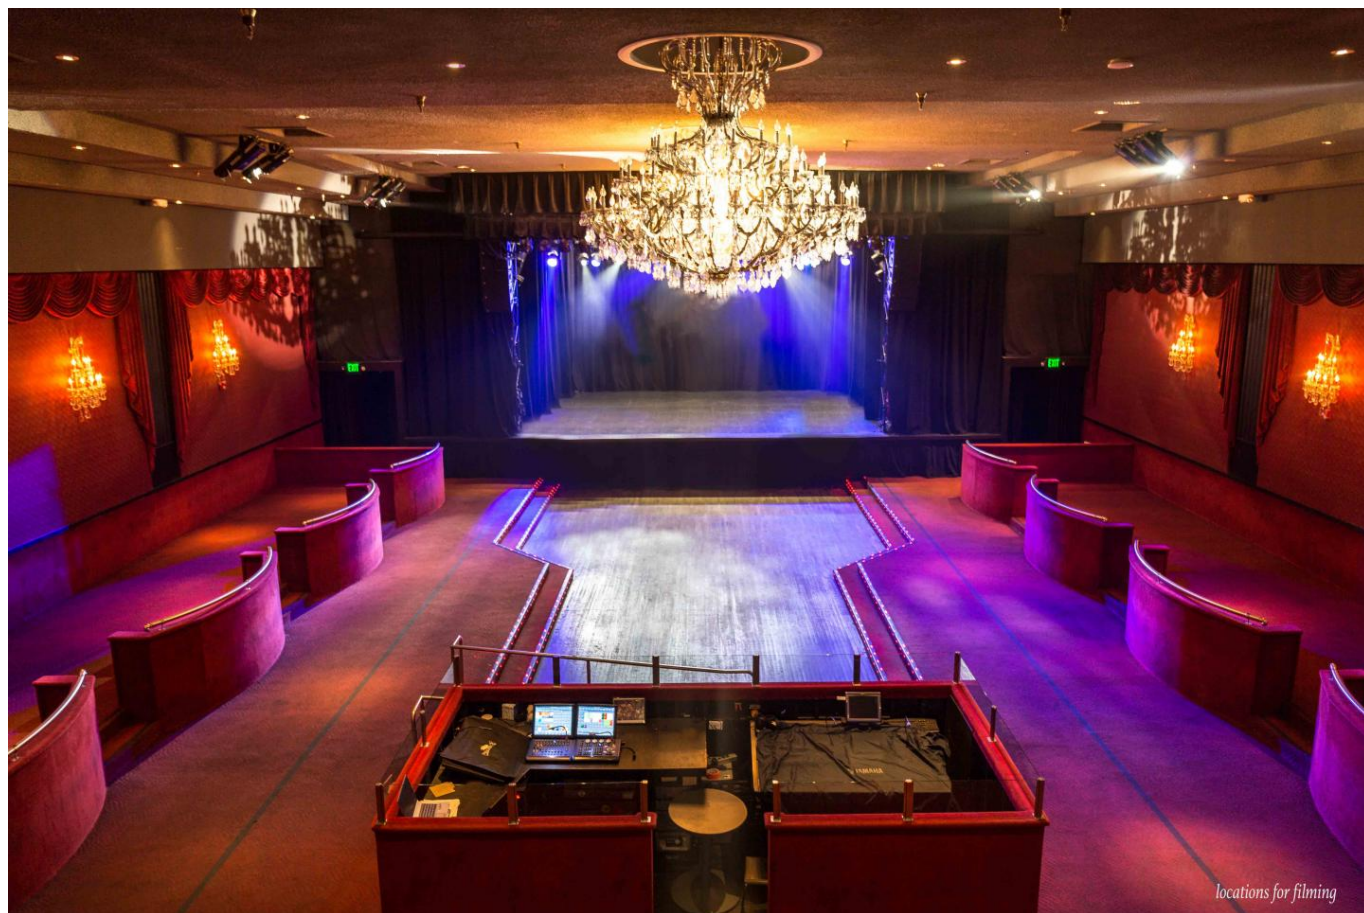

CALL NOW **661-477-0889**

SERVING SANTA CLARITA • LOS ANGELES • VENTURA • SIMI VALLEY

For Rent - Los Angeles

BN - THEATRE