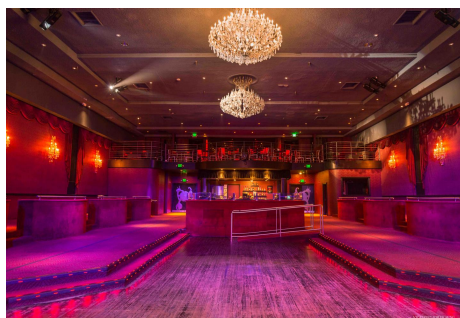

BN - THEATRE

Price: Price details not available

Total Bathrooms

Annette Acosta

Locations for Filming
23638 Lyons Ave, STE 148 Newhall
California 91321
Phone: (661) 477-0889

CALL NOW **661-477-0889**

SERVING SANTA CLARITA • LOS ANGELES • VENTURA • SIMI VALLEY