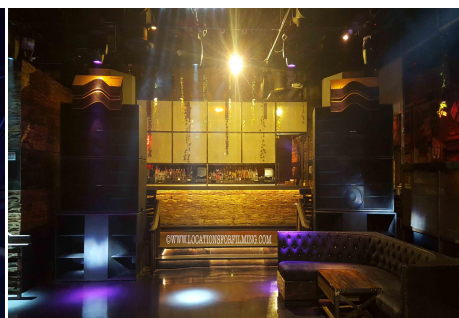

# CALL NOW 661-477-0889

SERVING SANTA CLARITA • LOS ANGELES • VENTURA • SIMI VALLEY

**Danan - 1642**

**Price: Price details not available**

Total Bathrooms

**Annette Acosta**

**Locations for Filming**  
23638 Lyons Ave, STE 148 Newhall  
California 91321  
Phone: (661) 477-0889