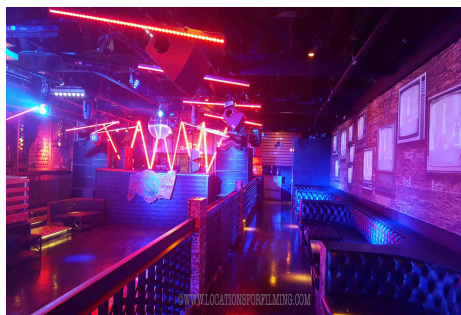

# CALL NOW 661-477-0889

SERVING SANTA CLARITA • LOS ANGELES • VENTURA • SIMI VALLEY

**Danan - 1642**

**Price: Price details not available**

Total Bathrooms

**Annette Acosta**

**Locations for Filming**  
23638 Lyons Ave, STE 148 Newhall  
California 91321  
Phone: (661) 477-0889