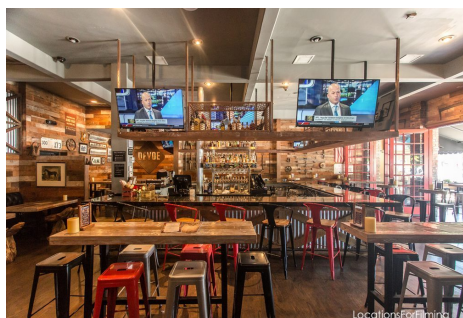

# CALL NOW 661-477-0889

SERVING SANTA CLARITA • LOS ANGELES • VENTURA • SIMI VALLEY

**LM - TW**

**Price: Price details not available**

Total Bathrooms

**Annette Acosta**

**Locations for Filming**  
23638 Lyons Ave, STE 148 Newhall  
California 91321  
Phone: (661) 477-0889