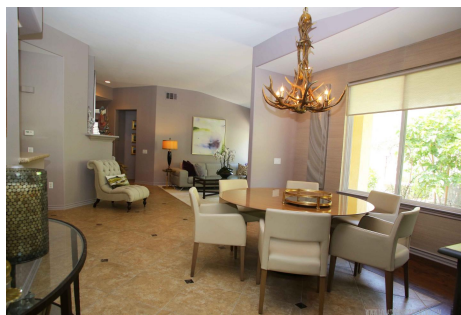

CALL NOW **661-477-0889**

SERVING SANTA CLARITA • LOS ANGELES • VENTURA • SIMI VALLEY

Ferrero - 19571

Price: Price details not available

Total Bathrooms

Annette Acosta

Locations for Filming
23638 Lyons Ave, STE 148 Newhall
California 91321
Phone: (661) 477-0889