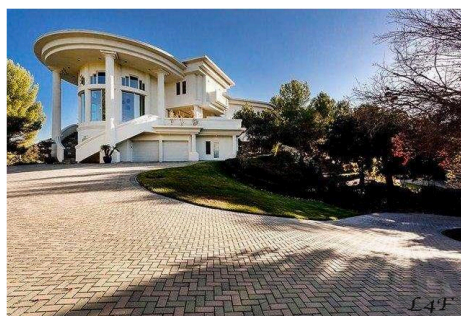

CALL NOW 661-477-0889

SERVING SANTA CLARITA • LOS ANGELES • VENTURA • SIMI VALLEY

Ross - 27502

Price: Price details not available

Total Bathrooms

Annette Acosta

Locations for Filming

23638 Lyons Ave, STE 148 Newhall
California 91321

Phone: (661) 477-0889