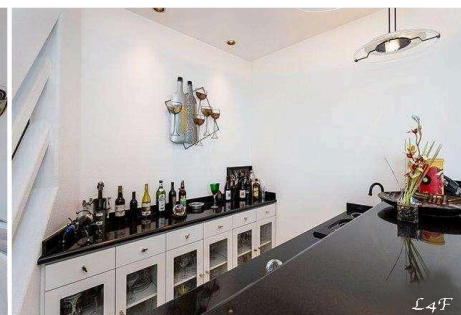

Ross - 27502

Price: Price details not available

Total Bathrooms

Annette Acosta

Locations for Filming

23638 Lyons Ave, STE 148 Newhall
California 91321

Phone: (661) 477-0889

CALL NOW **661-477-0889**