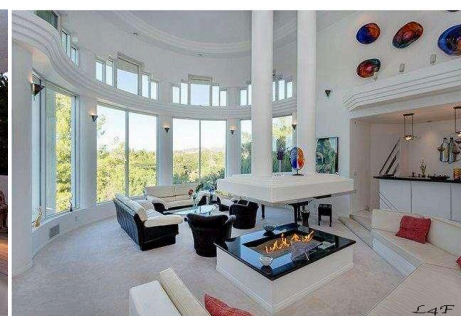

Ross - 27502

Price: Price details not available

Total Bathrooms

Annette Acosta

Locations for Filming

23638 Lyons Ave, STE 148 Newhall
California 91321

Phone: (661) 477-0889

CALL NOW **661-477-0889**