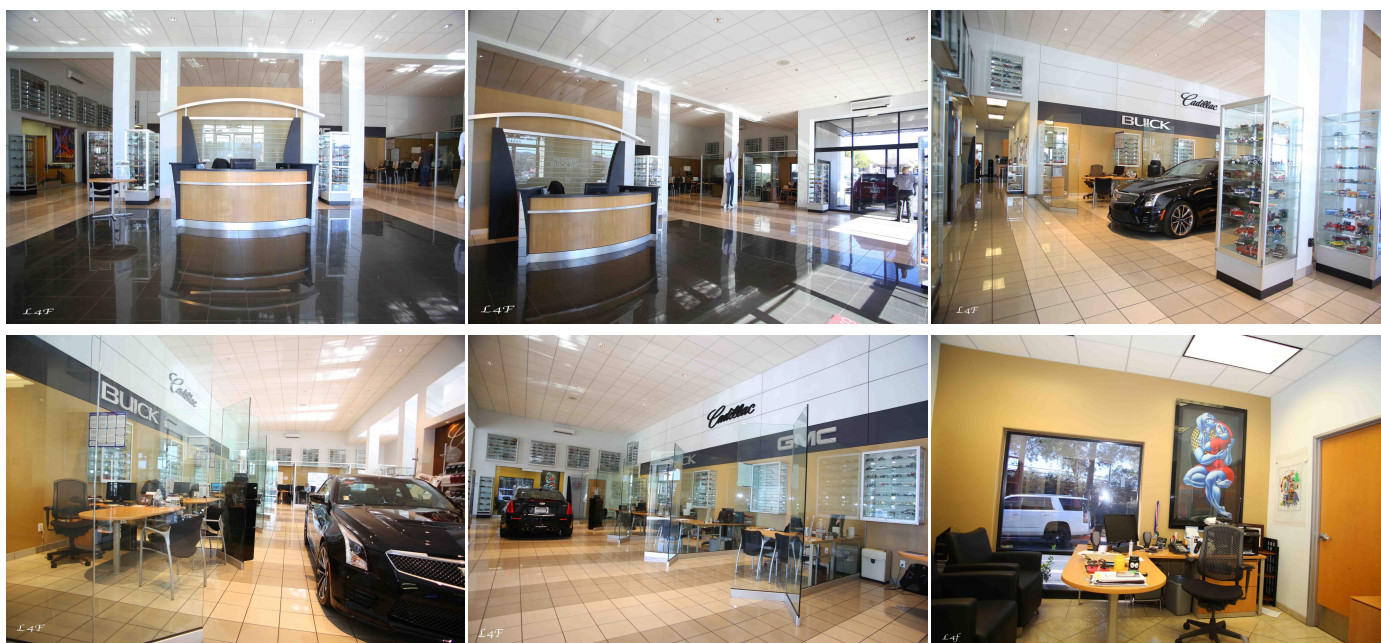

CALL NOW **661-477-0889**

SERVING SANTA CLARITA • LOS ANGELES • VENTURA • SIMI VALLEY

For Rent - Santa Clarita

Car Dealership - B - 24055

CALL NOW 661-477-0889

SERVING SANTA CLARITA • LOS ANGELES • VENTURA • SIMI VALLEY

Car Dealership - B - 24055

Price: Price details not available

Total Bathrooms

Annette Acosta

Locations for Filming
23638 Lyons Ave, STE 148 Newhall
California 91321
Phone: (661) 477-0889

CALL NOW **661-477-0889**