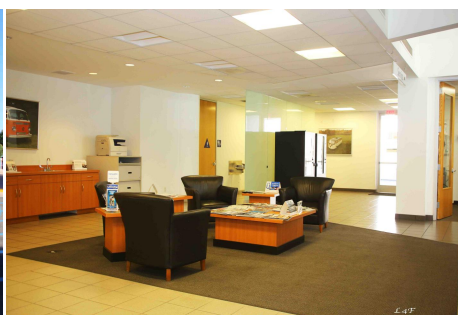

# CALL NOW 661-477-0889

SERVING SANTA CLARITA • LOS ANGELES • VENTURA • SIMI VALLEY

**Car Dealership - VW - 24075**

**Price: Price details not available**

Total Bathrooms

**Annette Acosta**

**Locations for Filming**  
23638 Lyons Ave, STE 148 Newhall  
California 91321  
Phone: (661) 477-0889