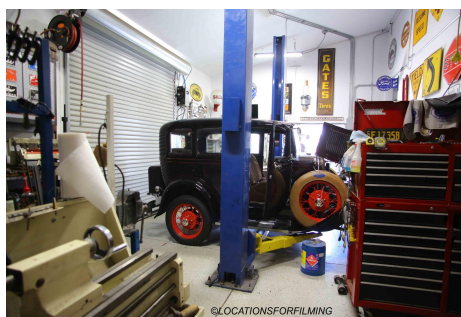

# CALL NOW 661-477-0889

SERVING SANTA CLARITA • LOS ANGELES • VENTURA • SIMI VALLEY

**CM - Workshop**

**Price: Price details not available**

Total Bathrooms

**Annette Acosta**

**Locations for Filming**  
23638 Lyons Ave, STE 148 Newhall  
California 91321  
Phone: (661) 477-0889