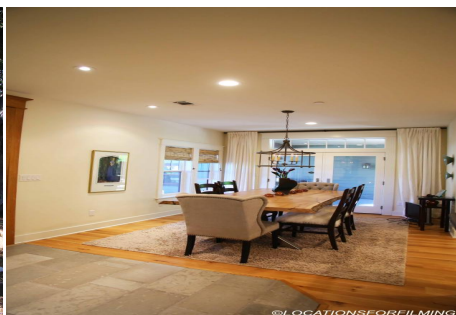

VP - HOME

Price: Price details not available

Total Bathrooms

Annette Acosta

Locations for Filming
23638 Lyons Ave, STE 148 Newhall
California 91321
Phone: (661) 477-0889

CALL NOW **661-477-0889**

SERVING SANTA CLARITA • LOS ANGELES • VENTURA • SIMI VALLEY