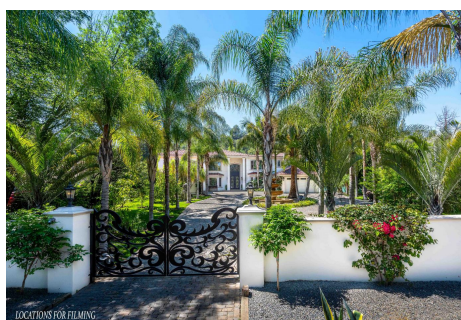

CALL NOW **661-477-0889**

SERVING SANTA CLARITA • LOS ANGELES • VENTURA • SIMI VALLEY

For Rent - Encino

EG - HOME - Exterior - pool

CALL NOW 661-477-0889

SERVING SANTA CLARITA • LOS ANGELES • VENTURA • SIMI VALLEY

EG - HOME - Exterior - pool

Price: Price details not available

Total Bathrooms

Annette Acosta

Locations for Filming
23638 Lyons Ave, STE 148 Newhall
California 91321
Phone: (661) 477-0889

CALL NOW **661-477-0889**