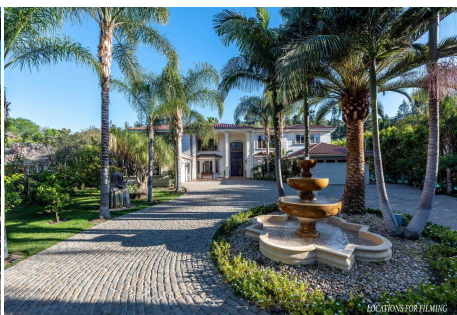

CALL NOW **661-477-0889**

SERVING SANTA CLARITA • LOS ANGELES • VENTURA • SIMI VALLEY

For Rent - Encino

EG - HOME - Exterior - pool

CALL NOW 661-477-0889

SERVING SANTA CLARITA • LOS ANGELES • VENTURA • SIMI VALLEY

EG - HOME - Exterior - pool

Price: Price details not available

Total Bathrooms

Annette Acosta

Locations for Filming
23638 Lyons Ave, STE 148 Newhall
California 91321
Phone: (661) 477-0889

CALL NOW **661-477-0889**