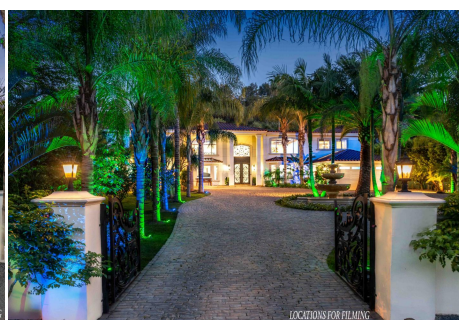

CALL NOW 661-477-0889

SERVING SANTA CLARITA • LOS ANGELES • VENTURA • SIMI VALLEY

EG - HOME - Exterior - pool

Price: Price details not available

Total Bathrooms

Annette Acosta

Locations for Filming
23638 Lyons Ave, STE 148 Newhall
California 91321
Phone: (661) 477-0889